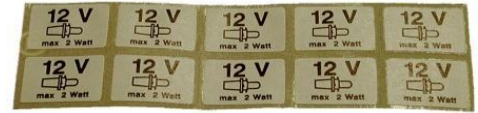

1318

GRS | article nr	Description
54832064	Label lighting black on white 12V (10x)