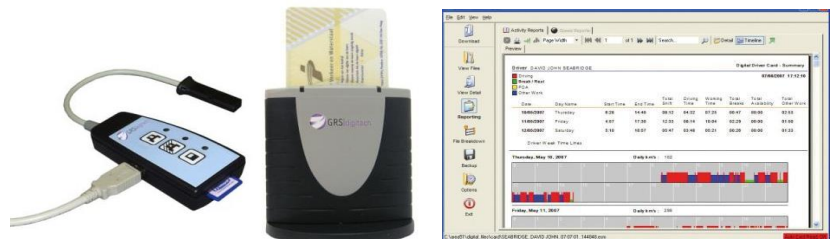

GRS | article nr **Description**
ETD90010310 Digitach Card Reader 210

ETD90010320 Digitach Card Reader 220

ETD90020300 IDHA web based analyse software for driver and vehicle

ETD90020100 Digitach Easy 100 software
Available in 13 languages

ETD90050100 Digitach kit - DLK120 / Card Reader 220 / Digitach Easy 100

GRS article nr	Description
ETD90050101	Digitach kit - DLK130 with card reader / Digitach Easy 100

ETD90010601	Digitach SD Card 64 MB
-------------	------------------------