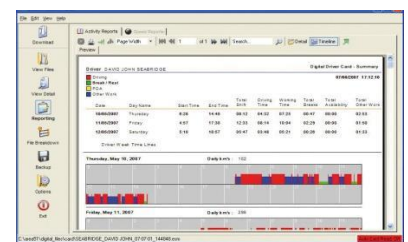

GRS | article nr **Description**
ETD90010310 Digitach Card Reader 210

ETD90010320 Digitach Card Reader 220

ETD90020300 IDHA web based analyse software for driver and vehicle

ETD90020100 Digitach Easy 100 software
Available in 13 languages

ETD90050100 Digitach kit - DLK120 / Card Reader 220 / Digitach Easy 100

GRS article nr	Description
ETD90050101	Digitach kit - DLK130 with card reader / Digitach Easy 100

ETD90010601	Digitach SD Card 64 MB
-------------	------------------------