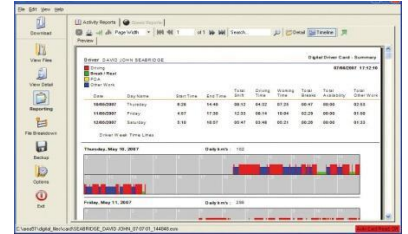

GRS | article nr **Description**
ETD90010310 Digitach Card Reader 210

ETD90010320 Digitach Card Reader 220

ETD90020300 IDHA web based analyse software for driver and vehicle

ETD90020100 Digitach Easy 100 software
Available in 13 languages

ETD90050100 Digitach kit - DLK120 / Card Reader 220 / Digitach Easy 100

GRS article nr	Description
ETD90050101	Digitach kit - DLK130 with card reader / Digitach Easy 100

ETD90010601	Digitach SD Card 64 MB
-------------	------------------------